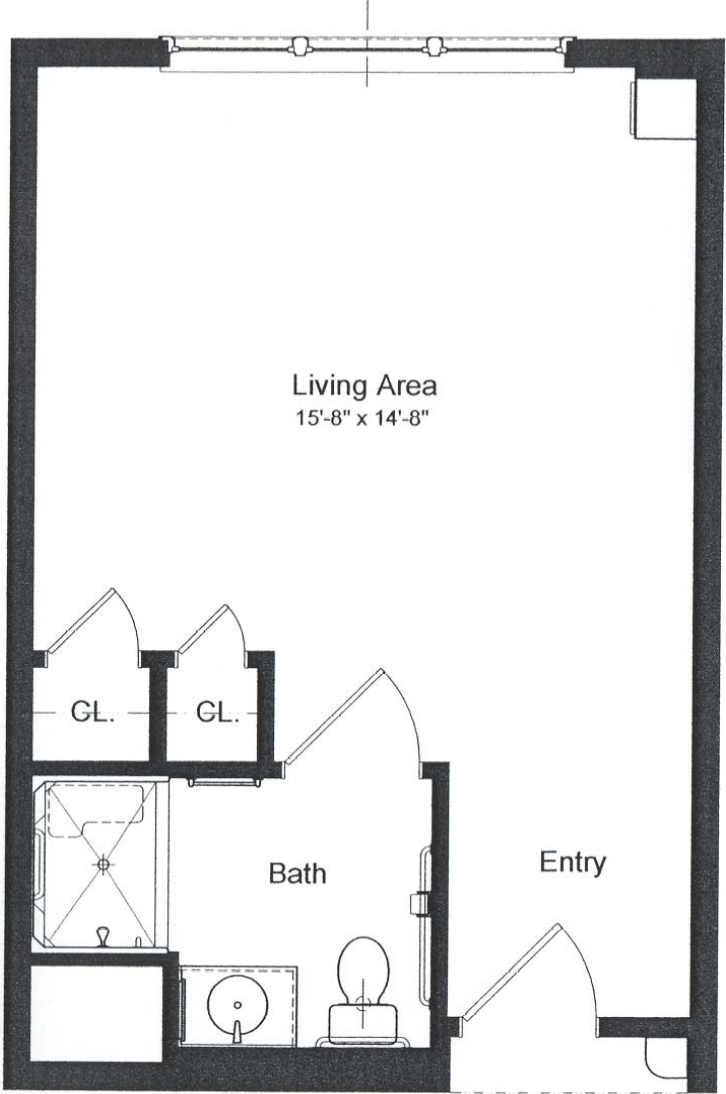

Sample Pond Ridge Floor Plans

Studio apartment
325 sq. ft.

1 Bedroom apartment
530 sq. ft

Sample Pond Ridge Floor Plans

Two-bedroom apartment
660 sq. ft.

Hearth studio apartment
351 sq. ft.