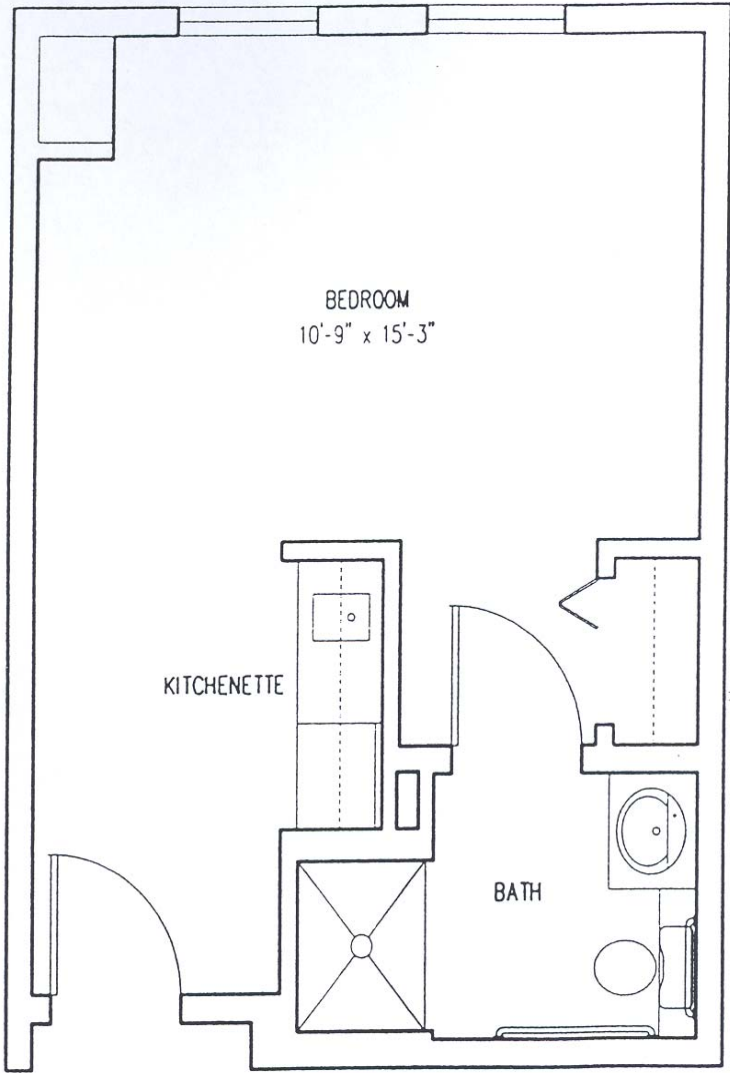

Sample Pond Ridge Floor Plans

Studio apartment
325 sq. ft.

1 Bedroom apartment
530 sq. ft

Sample Pond Ridge Floor Plans

Two-bedroom apartment
660 sq. ft.

Hearth studio apartment
351 sq. ft.