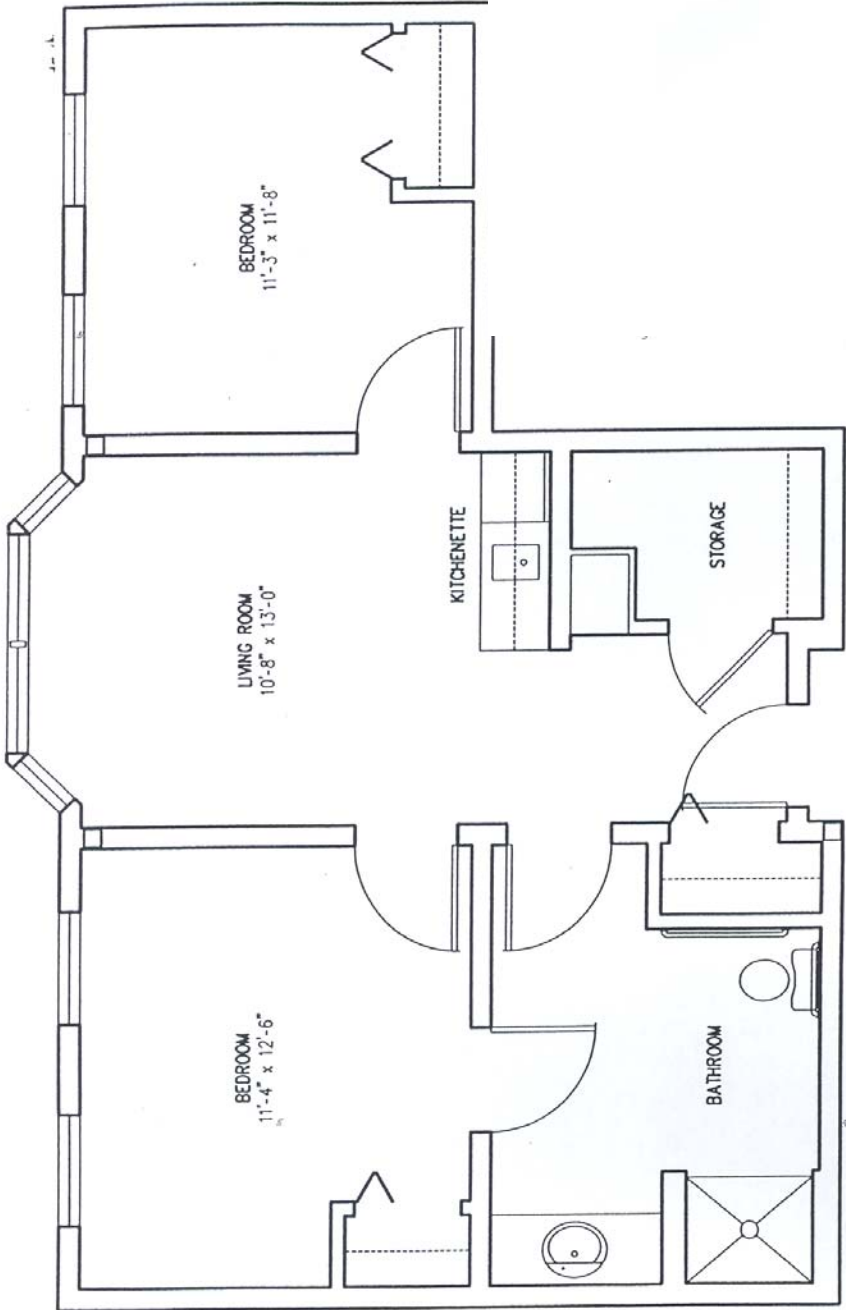

Sample Pond Ridge Floor Plans

Studio apartment
325 sq. ft.

1 Bedroom apartment
530 sq. ft

Sample Pond Ridge Floor Plans

Two-bedroom apartment
660 sq. ft.

Hearth studio apartment
351 sq. ft.