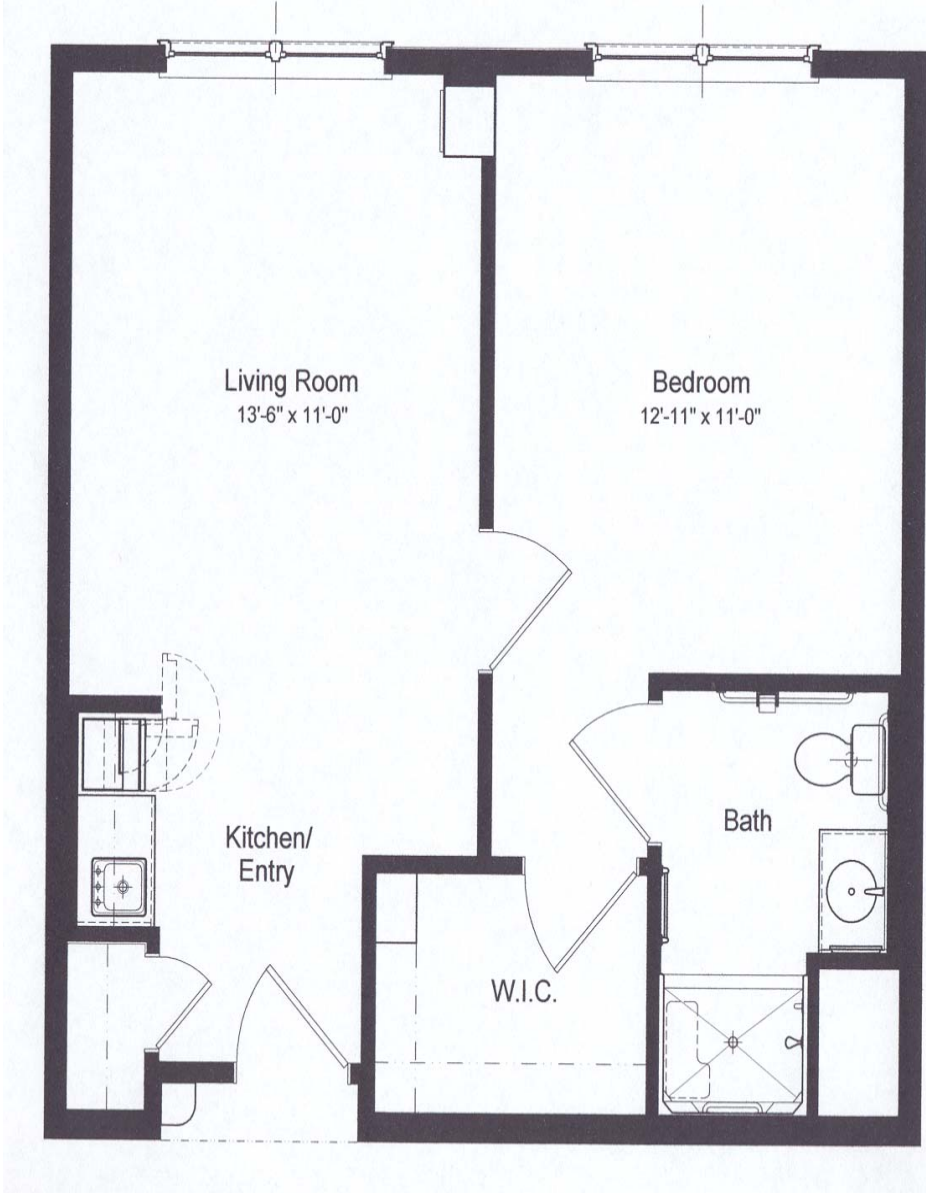

Sample Pond Ridge Floor Plans

Studio apartment
325 sq. ft.

1 Bedroom apartment
530 sq. ft

Sample Pond Ridge Floor Plans

Two-bedroom apartment
660 sq. ft.

Hearth studio apartment
351 sq. ft.